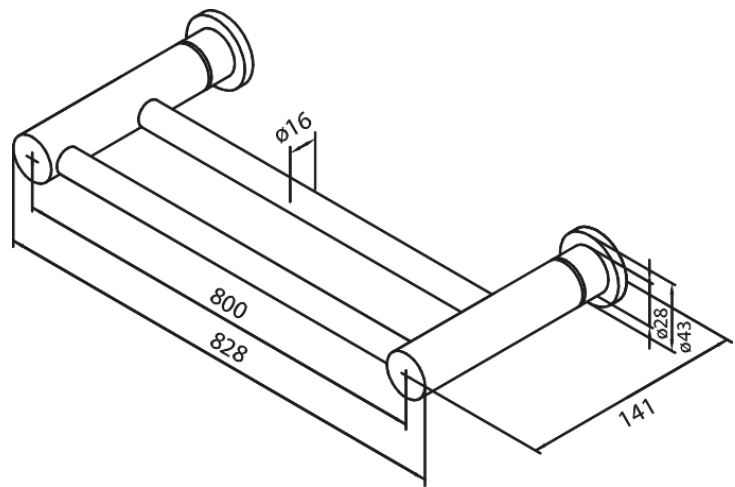

Silhouet

Twin Towel Rail 800 mm

Article no.: 4831587
Finish: Brushed Copper PVD
Series: Silhouet

EAN no.: 5708516831839

FM Mattsson Mora Group Denmark
Hvidkærvej 48, 5250 Odense SV, DK-56416218

+45 88 33 00 34 damixa-international@fmm-mora.com